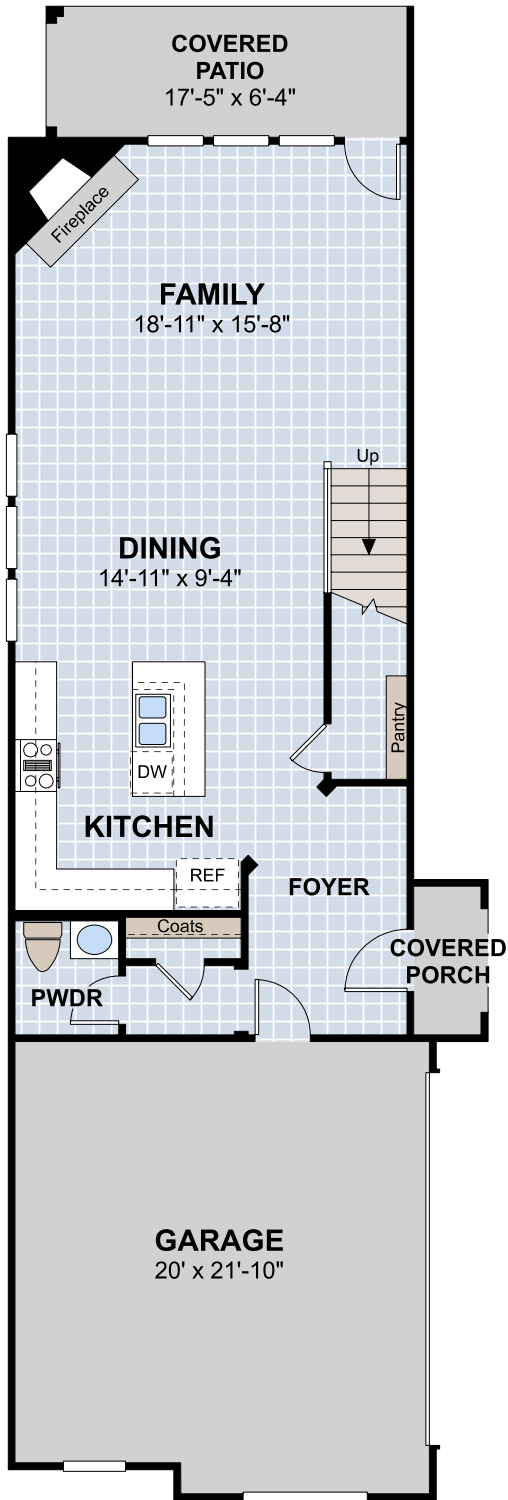

WATER'S EDGE CONDOMINIUMS

Citadel

Water's Edge is a luxury mid-rise condominium residence, in Lake Dallas, available along the coveted shoreline of Lewisville Lake. Nestled amidst perpetual forest of trees, you'll discover an oasis of natural beauty with all the urban conveniences and entertainment venues close at hand. Residents can enjoy the swimming pool, fitness room, and their own private terrace. With magnificent lake views and a waterfront deck, you'll love coming home to Water's Edge.

Elevations and floorplans are artists' renderings and are for illustrative purposes only. Features, specifications, and prices subject to change without notice without notice and may vary per community, elevation and options. All dimensions are approximate and actual dimensions will vary. New Synergy Homes reserves the right to modify plans and specifications without notice or obligations. New Synergy Homes designs are copyrighted. Rev. 02-14-20

Unit A: Citadel

FIRST FLOOR

SECOND FLOOR

The Citadel is a two-story townhome full of thoughtful design touches. The showcase of the main living area is a beautiful corner fireplace just steps away from the open-concept dining room and back patio. The nearby kitchen features a stylish island with built-in double sink and bar seating. Upsatirs, a loft leads to two bedrooms, each with full baths and walk-in closets. The master suite is also on the second level and includes a luxurious bath with freestanding tub and walk-in shower. A convenient second story utility room is located close to the bedrooms, making laundry day a breeze.

3 bedrooms, 3.5 baths, and aproximately 2,113 square feet of living space

Options: Please speak with your sales counselor about available options in your neighborhood.

- Beautiful corner fireplace in family room
- Luxurious master bath with freestanding tub
- Convenient second-story utility room