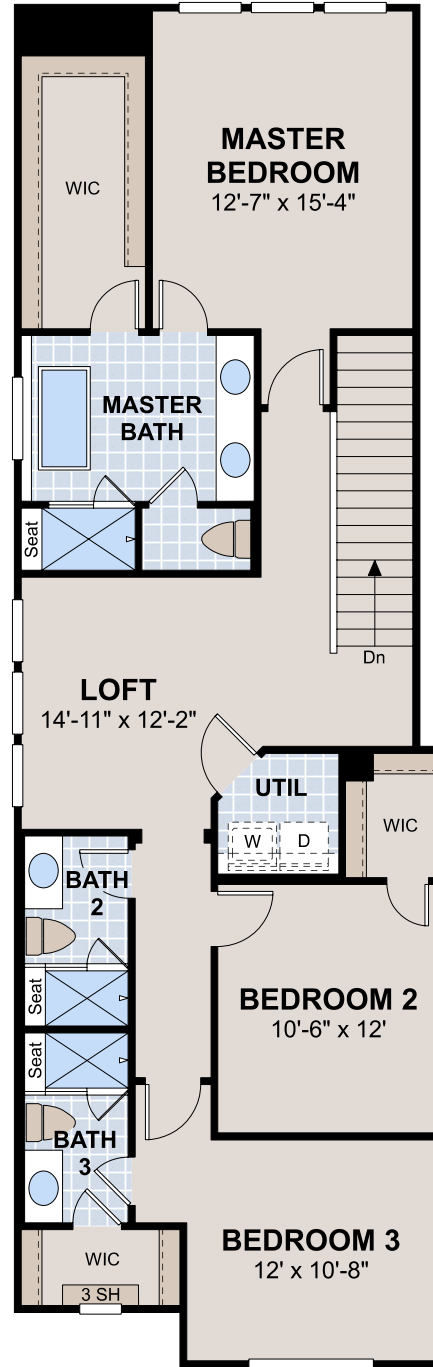

WATER'S EDGE CONDOMINIUMS

Citadel

Water's Edge is a luxury mid-rise condominium residence, in Lake Dallas, available along the coveted shoreline of Lewisville Lake. Nestled amidst perpetual forest of trees, you'll discover an oasis of natural beauty with all the urban conveniences and entertainment venues close at hand. Residents can enjoy the swimming pool, fitness room, and their own private terrace. With magnificent lake views and a waterfront deck, you'll love coming home to Water's Edge.

Elevations and floorplans are artists' renderings and are for illustrative purposes only. Features, specifications, and prices subject to change without notice without notice and may vary per community, elevation and options. All dimensions are approximate and actual dimensions will vary. New Synergy Homes reserves the right to modify plans and specifications without notice or obligations. New Synergy Homes designs are copyrighted. Rev. 02-14-20

Unit A: Citadel

FIRST FLOOR

SECOND FLOOR

The Citadel is a two-story townhome full of thoughtful design touches. The showcase of the main living area is a beautiful corner fireplace just steps away from the open-concept dining room and back patio. The nearby kitchen features a stylish island with built-in double sink and bar seating. Upsatirs, a loft leads to two bedrooms, each with full baths and walk-in closets. The master suite is also on the second level and includes a luxurious bath with freestanding tub and walk-in shower. A convenient second story utility room is located close to the bedrooms, making laundry day a breeze.

3 bedrooms, 3.5 baths, and aproximately 2,113 square feet of living space

Options: Please speak with your sales counselor about available options in your neighborhood.

- Beautiful corner fireplace in family room
- Luxurious master bath with freestanding tub
- Convenient second-story utility room