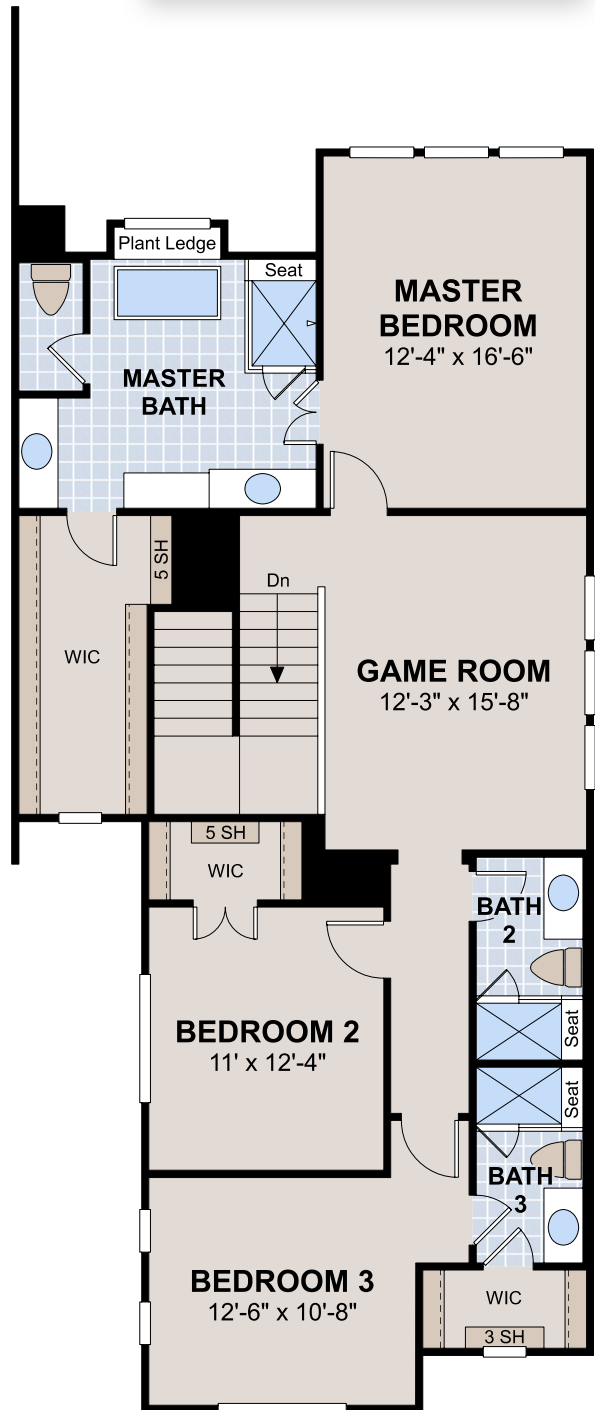

## Bermuda

Water's Edge is a luxury mid-rise condominium residence, in Lake Dallas, available along the coveted shoreline of Lewisville Lake. Nestled amidst perpetual forest of trees, you'll discover an oasis of natural beauty with all the urban conveniences and entertainment venues close at hand. Residents can enjoy the swimming pool, fitness room, and their own private terrace. With magnificent lake views and a waterfront deck, you'll love coming home to Water's Edge.

Elevations and floorplans are artists' renderings and are for illustrative purposes only. Features, specifications, and prices subject to change without notice without notice and may vary per community, elevation and options. All dimensions are approximate and actual dimensions will vary. New Synergy Homes reserves the right to modify plans and specifications without notice or obligations. New Synergy Homes designs are copyrighted. Rev. 02-14-20

### FIRST FLOOR

### SECOND FLOOR

The Bermuda is a cozy townhome full of thoughtful design touches. A cozy corner fireplace in the living room creates an inviting environment and can be viewed from the nearby open concept kitchen and dining room. The spacious laundry room includes thoughtful details such as built-in cabinetry and a sunny window. Upstairs, the master bath features separate vanities, a freestanding tub and a walk-in shower. Two additional bedrooms upstairs each have their own walk-in closets and full baths. A game room at the top of the stairs provides additional space for entertaining.