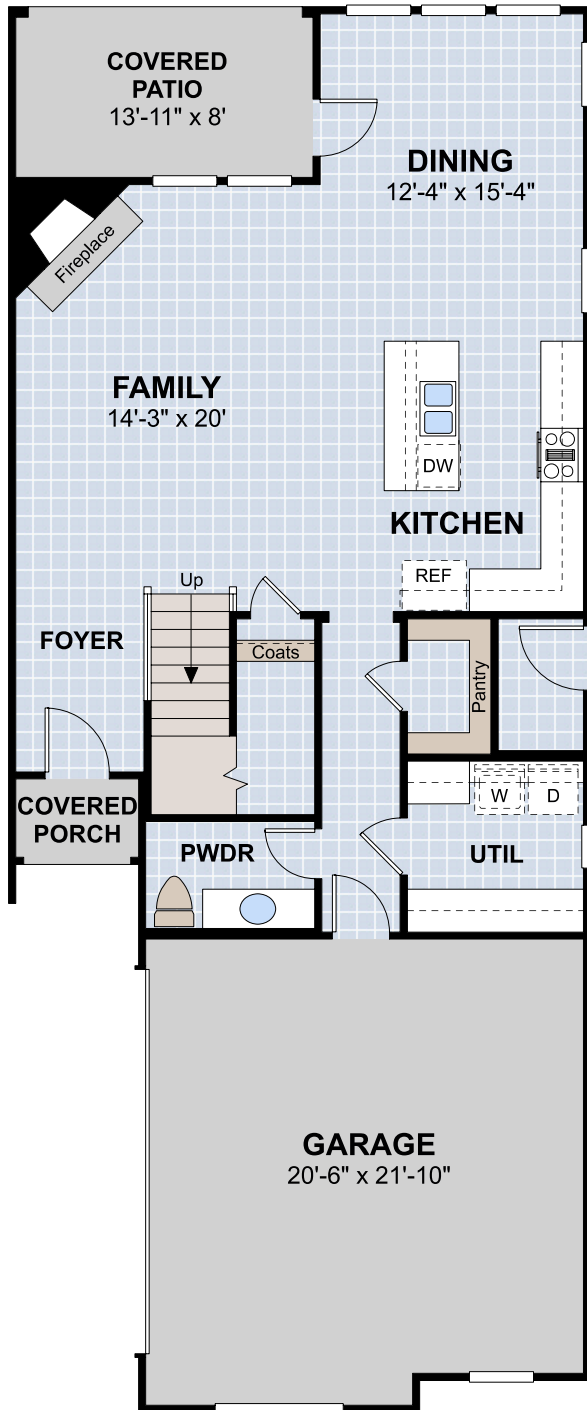

## Bermuda

Water's Edge is a luxury mid-rise condominium residence, in Lake Dallas, available along the coveted shoreline of Lewisville Lake. Nestled amidst perpetual forest of trees, you'll discover an oasis of natural beauty with all the urban conveniences and entertainment venues close at hand. Residents can enjoy the swimming pool, fitness room, and their own private terrace. With magnificent lake views and a waterfront deck, you'll love coming home to Water's Edge.

Elevations and floorplans are artists' renderings and are for illustrative purposes only. Features, specifications, and prices subject to change without notice without notice and may vary per community, elevation and options. All dimensions are approximate and actual dimensions will vary. New Synergy Homes reserves the right to modify plans and specifications without notice or obligations. New Synergy Homes designs are copyrighted. Rev. 02-14-20

### FIRST FLOOR

### SECOND FLOOR

The Bermuda is a cozy townhome full of thoughtful design touches. A cozy corner fireplace in the living room creates an inviting environment and can be viewed from the nearby open concept kitchen and dining room. The spacious laundry room includes thoughtful details such as built-in cabinetry and a sunny window. Upstairs, the master bath features separate vanities, a freestanding tub and a walk-in shower. Two additional bedrooms upstairs each have their own walk-in closets and full baths. A game room at the top of the stairs provides additional space for entertaining.